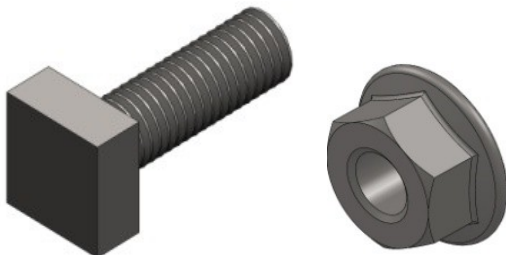

FOR
FRONT LEFT
MIDDLE RIGHT

A (x4)

FOR
REAR RIGHT

B (x2)

ERKUL[®]

Products & Quality

**MERCEDES VITO 2003 →
MERCEDES VIANO 2003 →
4 DOOR
RUNNING BOARD**

F (X2)

E (x4)

M8 (x12)

M10 (x6)

instructions

FRONT BRACKET

MIDDLE BRACKET

REAR BRACKET