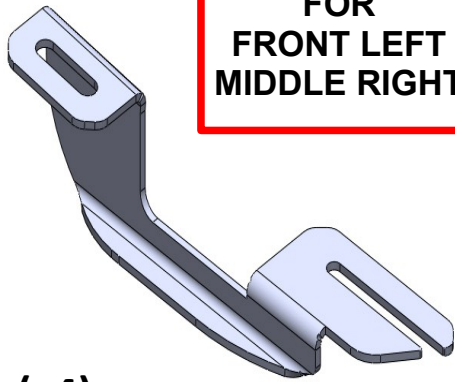

FOR
FRONT LEFT
MIDDLE RIGHT

A (x4)

FOR
REAR RIGHT

B (x2)

ERKUL[®]

Products & Quality

**MERCEDES VITO 2003 →
MERCEDES VIANO 2003 →
4 DOOR
RUNNING BOARD**

F (X2)

E (x4)

M8 (x12)

M10 (x6)

instructions

FRONT BRACKET

MIDDLE BRACKET

REAR BRACKET