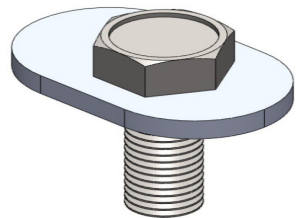

FOR
FRONT LEFT
MIDDLE RIGHT

A (x4)

FOR
REAR RIGHT

B (x2)

ERKUL[®]

Products & Quality

**MERCEDES VITO 2003 →
MERCEDES VIANO 2003 →
4 DOOR
RUNNING BOARD**

F (X2)

E (x4)

M8 (x12)

M10 (x6)

instructions

FRONT BRACKET

MIDDLE BRACKET

REAR BRACKET