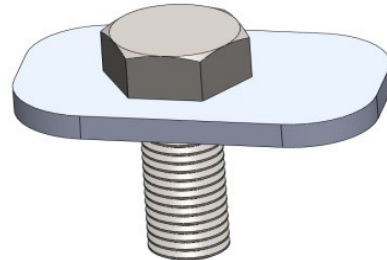

FOR
FRONT LEFT
MIDDLE RIGHT

A (x4)

FOR
REAR RIGHT

B (x2)

ERKUL[®]

Products & Quality

**MERCEDES VITO 2003 →
MERCEDES VIANO 2003 →
4 DOOR
RUNNING BOARD**

F (X2)

E (x4)

M8 (x12)

M10 (x6)

instructions

FRONT BRACKET

MIDDLE BRACKET

REAR BRACKET