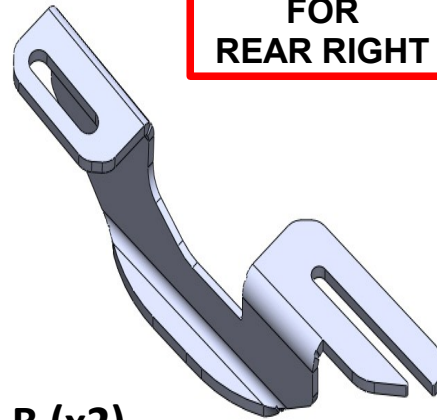

FOR
FRONT LEFT
MIDDLE RIGHT

A (x4)

FOR
REAR RIGHT

B (x2)

ERKUL[®]

Products & Quality

**MERCEDES VITO 2003 →
MERCEDES VIANO 2003 →
4 DOOR
RUNNING BOARD**

F (X2)

E (x4)

M8 (x12)

M10 (x6)

instructions

FRONT BRACKET

MIDDLE BRACKET

REAR BRACKET