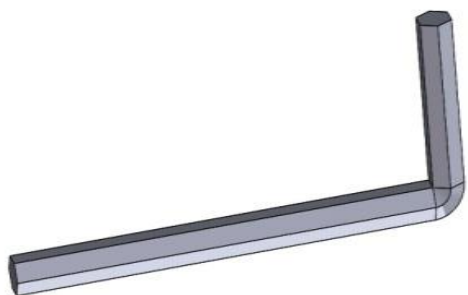

(x2)

(x4)

**ERKUL**<sup>®</sup>

Products & Quality

**PEUGEOT EXPERT TRAVELLER 2017 →  
CITROEN JUMPY SPACETOURER 2017 →  
SKYPORT ROOF RAIL SHORT**

(5 mm x1)

(x6)

**M6x45 (x4) for MIDDLE FRONT  
M6x30 (x2) for REAR**