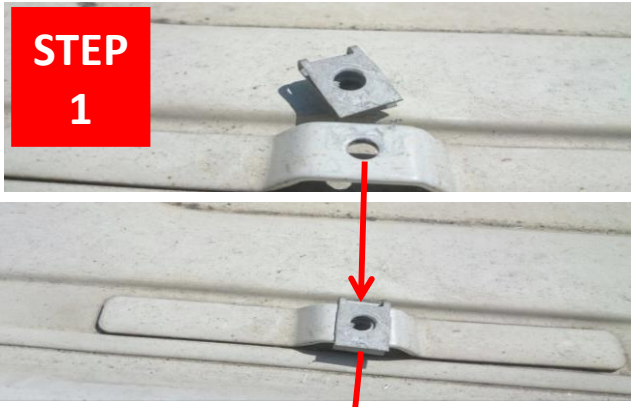

FRONT 1

STEP 1