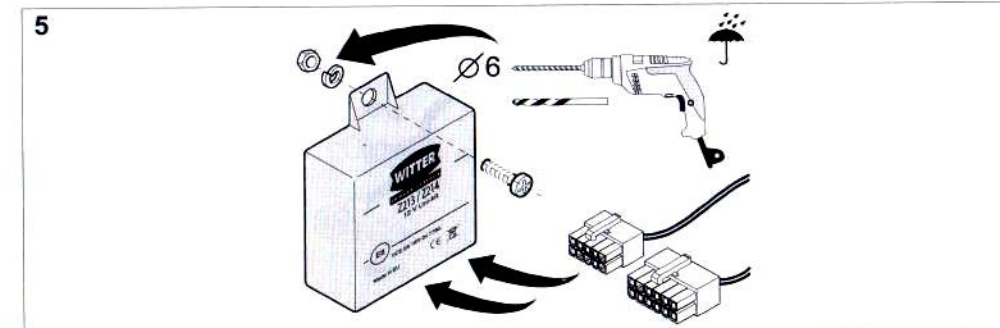

IN	54G	STOP	OUT	54G	STOP
FRS		L	←		
58R		R	→		
58L		54	STOP		
VCC (+12V)		PDC			
54G		31	⊥