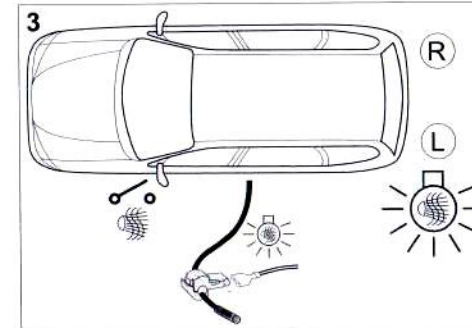

IN	54G	STOP	OUT	54G	STOP
FRS		L	←		
58R		R	→		
58L		54	STOP		
VCC (+12V)		PDC			
54G		31	⊥