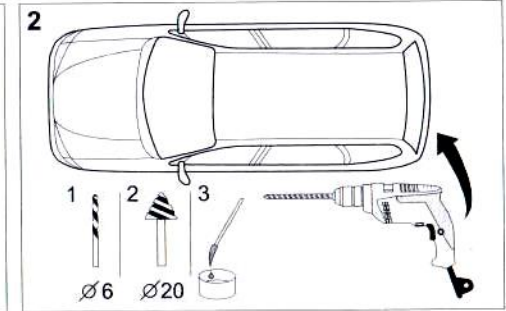

IN	54G	STOP	OUT	54G	STOP
FRS		L	←		
58R		R	→		
58L		54	STOP		
VCC (+12V)		PDC			
54G		31	⊥