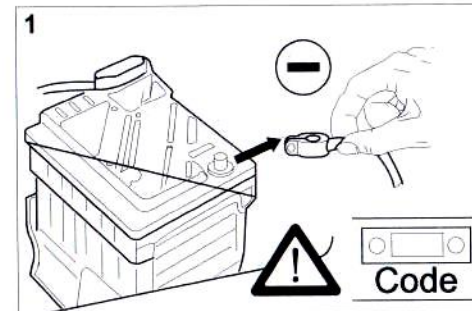

IN	54G	STOP	OUT	54G	STOP
FRS		L	←		
58R		R	→		
58L		54	STOP		
VCC (+12V)		PDC			
54G		31	⊥