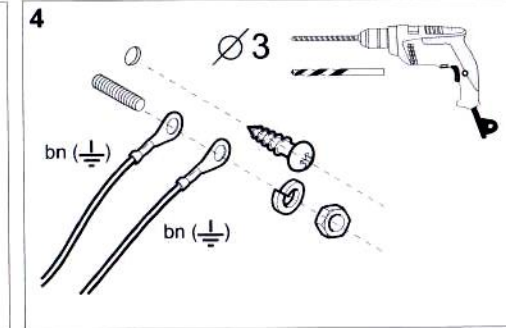

IN	54G	STOP	OUT	54G	STOP
FRS		L	←		
58R		R	→		
58L		54	STOP		
VCC (+12V)		PDC			
54G		31	⊥